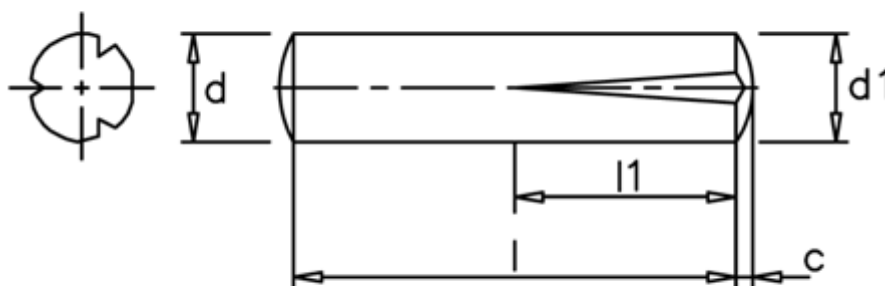

Data Sheet

Article number: 080261451

Description: KLEE Slotted pin S2 20x90
Stainless 1.4305

Measures

c	= -
d	= 20.0
d1	= 20.60
l1	= 1/2 l
Length	= 90